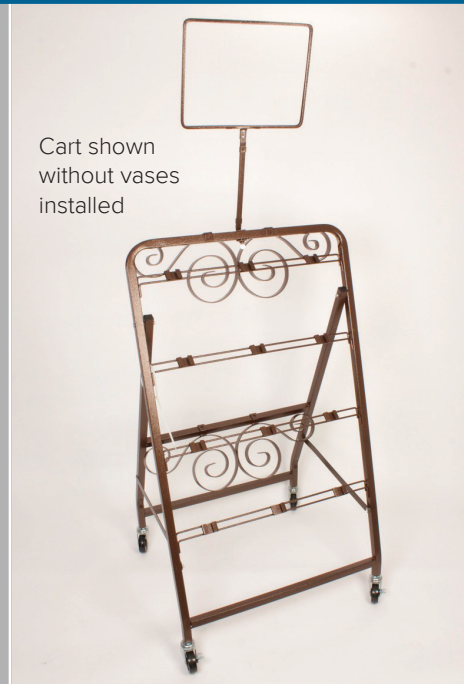

# Regency Floral Bouquet Display Cart

Cart shown without vases installed

Casters allow for easy transport from department to department

## Features and Benefits

- ◆ Regency-style bouquet display is a beautiful merchandiser for floral departments or anywhere fresh-cut bouquets are sold
- ◆ Floral cart features ornate decorative scrollwork and holds 12 black 13" bucket vases (included)
- ◆ Buckets angle forward for full view of blooms
- ◆ Copper hammertone finish provides upscale look

## Beautiful merchandiser to display fresh flowers

Regency Floral Bouquet Display Cart is great to cross merchandise and sell fresh bouquets in any department of the store. The cart is mounted on casters that allow for easy transport from department to department.

Use integrated sign holder to promote specials or sale prices. Vases are angled forward slightly to display the full view of the blooms.